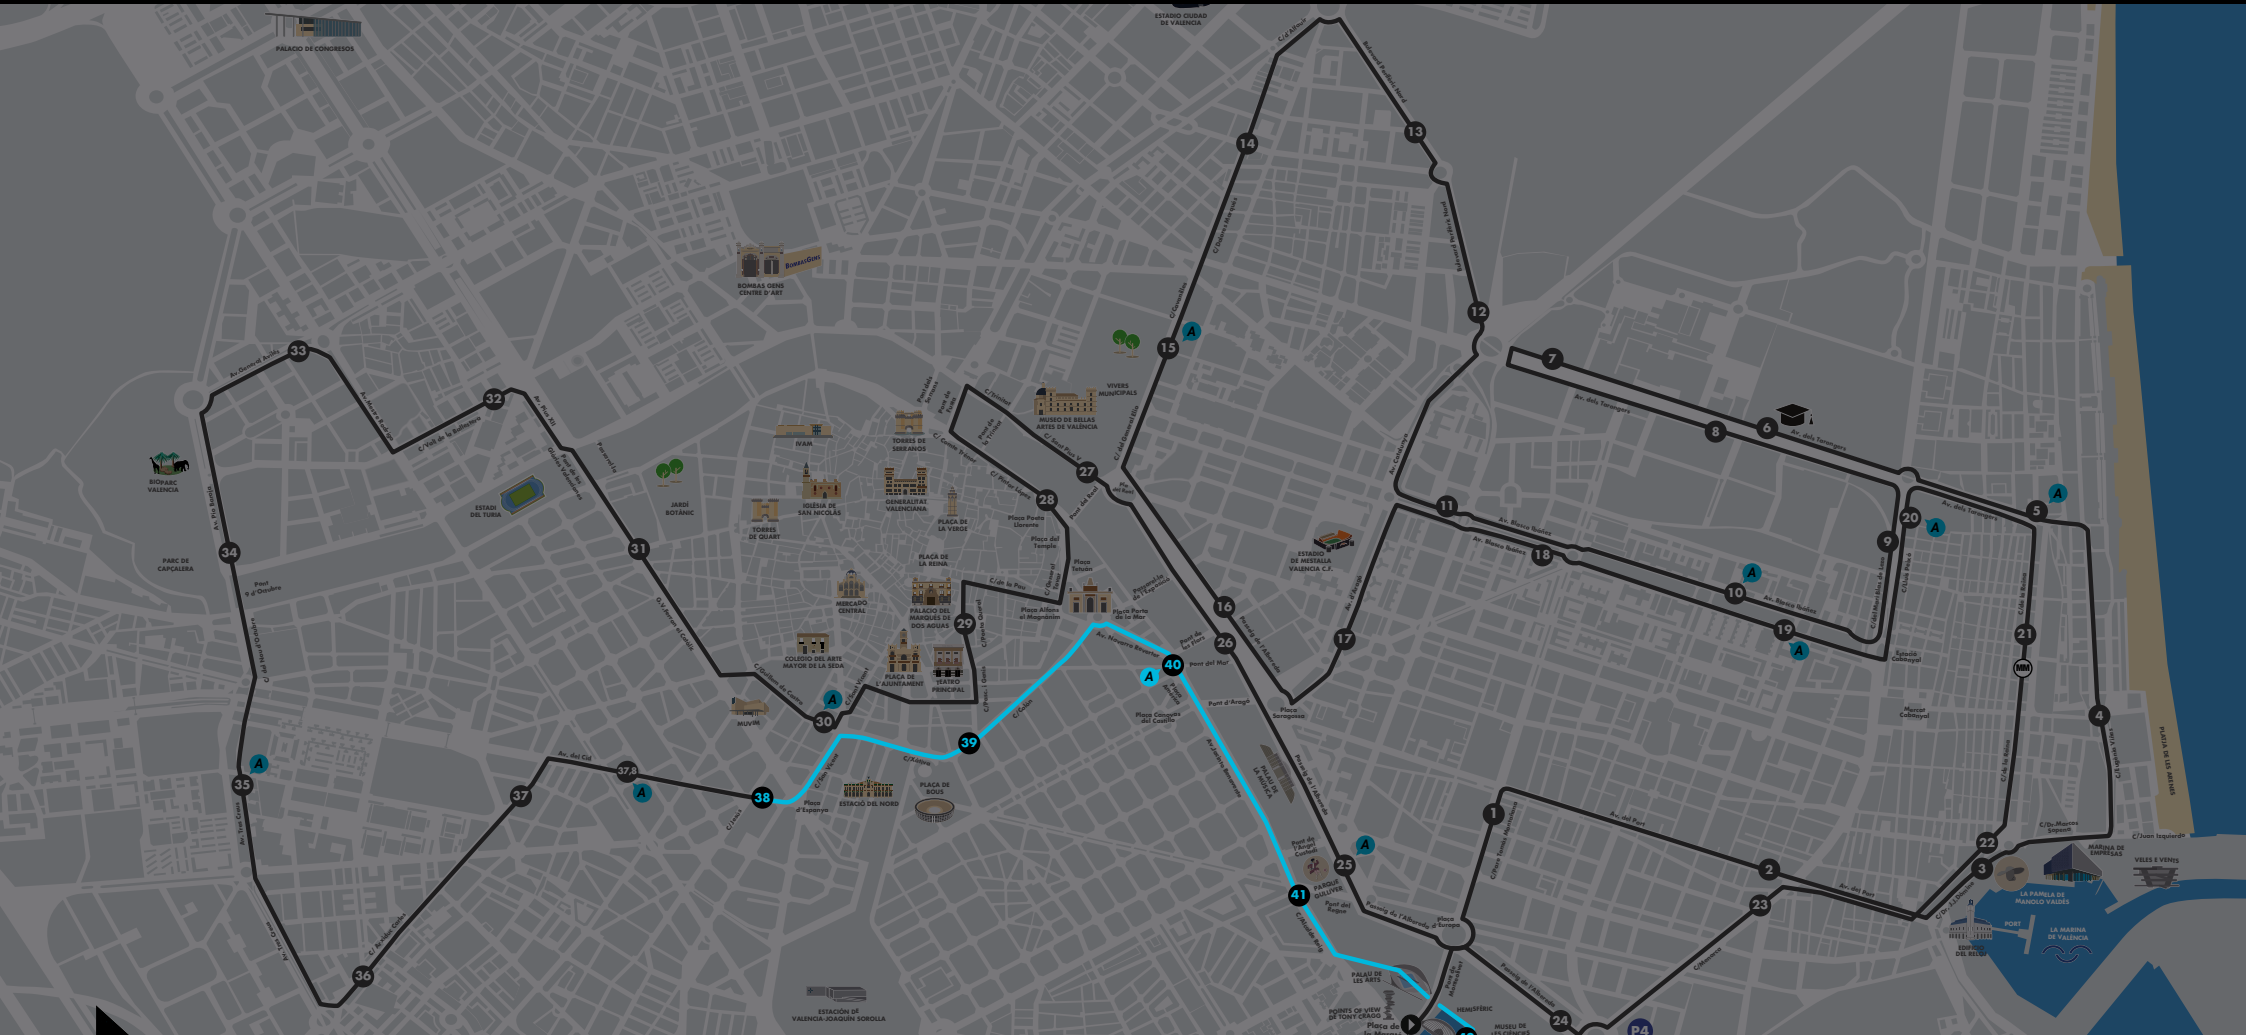

OCUPACIÓN DE VÍAS

ROADS CLOSED

14:00h

01-DEC-2019

TIEMPOS DE PASO

PASSING TIMES

🕒 09:00h	📍 1 al 10	🕒 11:00h	📍 15 a 🏁	🕒 13:00h	📍 30 a 🏁
🕒 09:30h	📍 4 al 20	🕒 11:30h	📍 19 a 🏁	🕒 13:30h	📍 34 a 🏁
🕒 10:00h	📍 7 al 31	🕒 12:00h	📍 22 a 🏁	🕒 14:00h	📍 38 a 🏁
🕒 10:30h	📍 11 al 41	🕒 12:30h	📍 26 a 🏁