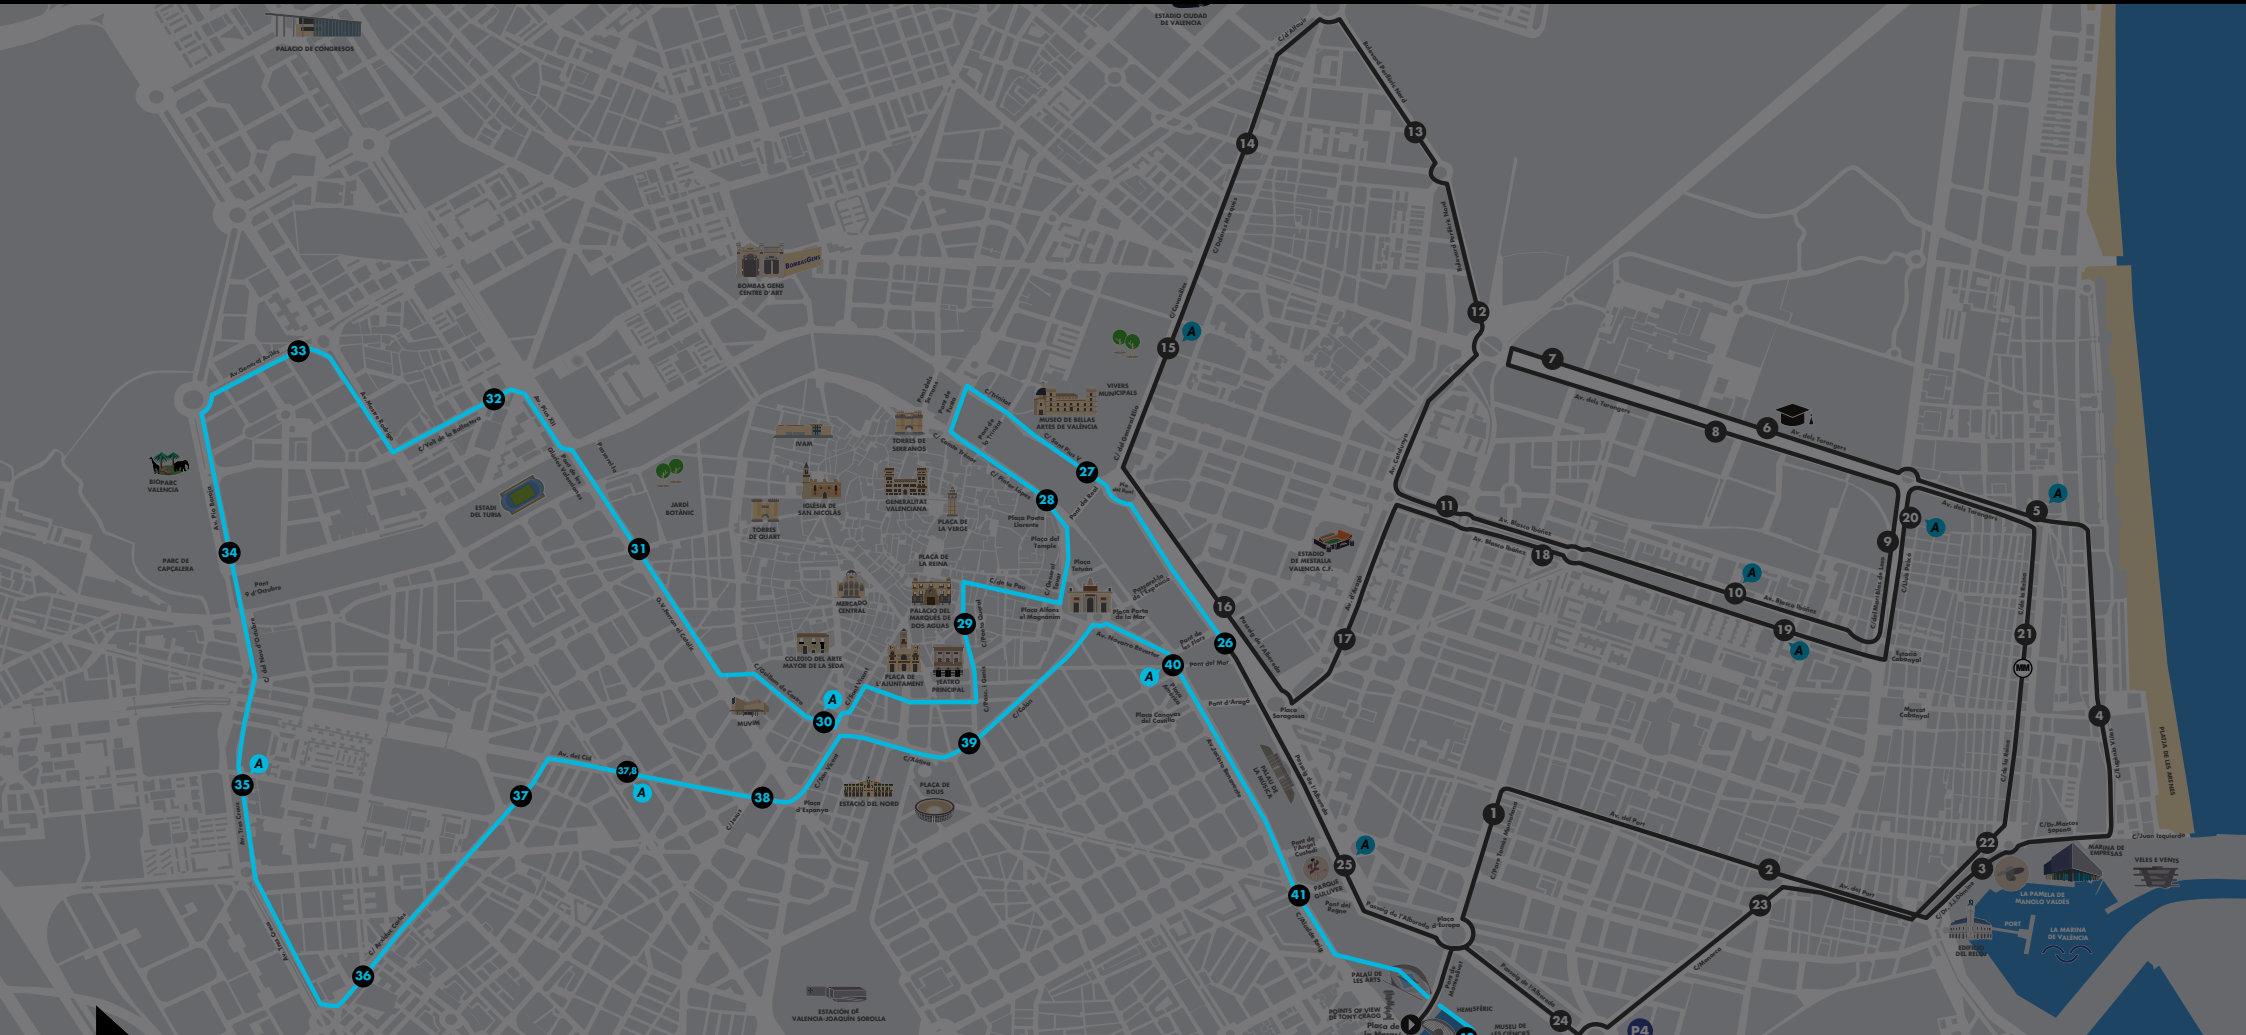

OCUPACIÓN DE VÍAS

ROADS CLOSED

12:30h

01-DEC-2019

TIEMPOS DE PASO

PASSING TIMES

🕒 09:00h	📍 1 al 10	🕒 11:00h	📍 15 a 🏁	🕒 13:00h	📍 30 a 🏁
🕒 09:30h	📍 4 al 20	🕒 11:30h	📍 19 a 🏁	🕒 13:30h	📍 34 a 🏁
🕒 10:00h	📍 7 al 31	🕒 12:00h	📍 22 a 🏁	🕒 14:00h	📍 38 a 🏁
🕒 10:30h	📍 11 al 41	🕒 12:30h	📍 26 a 🏁