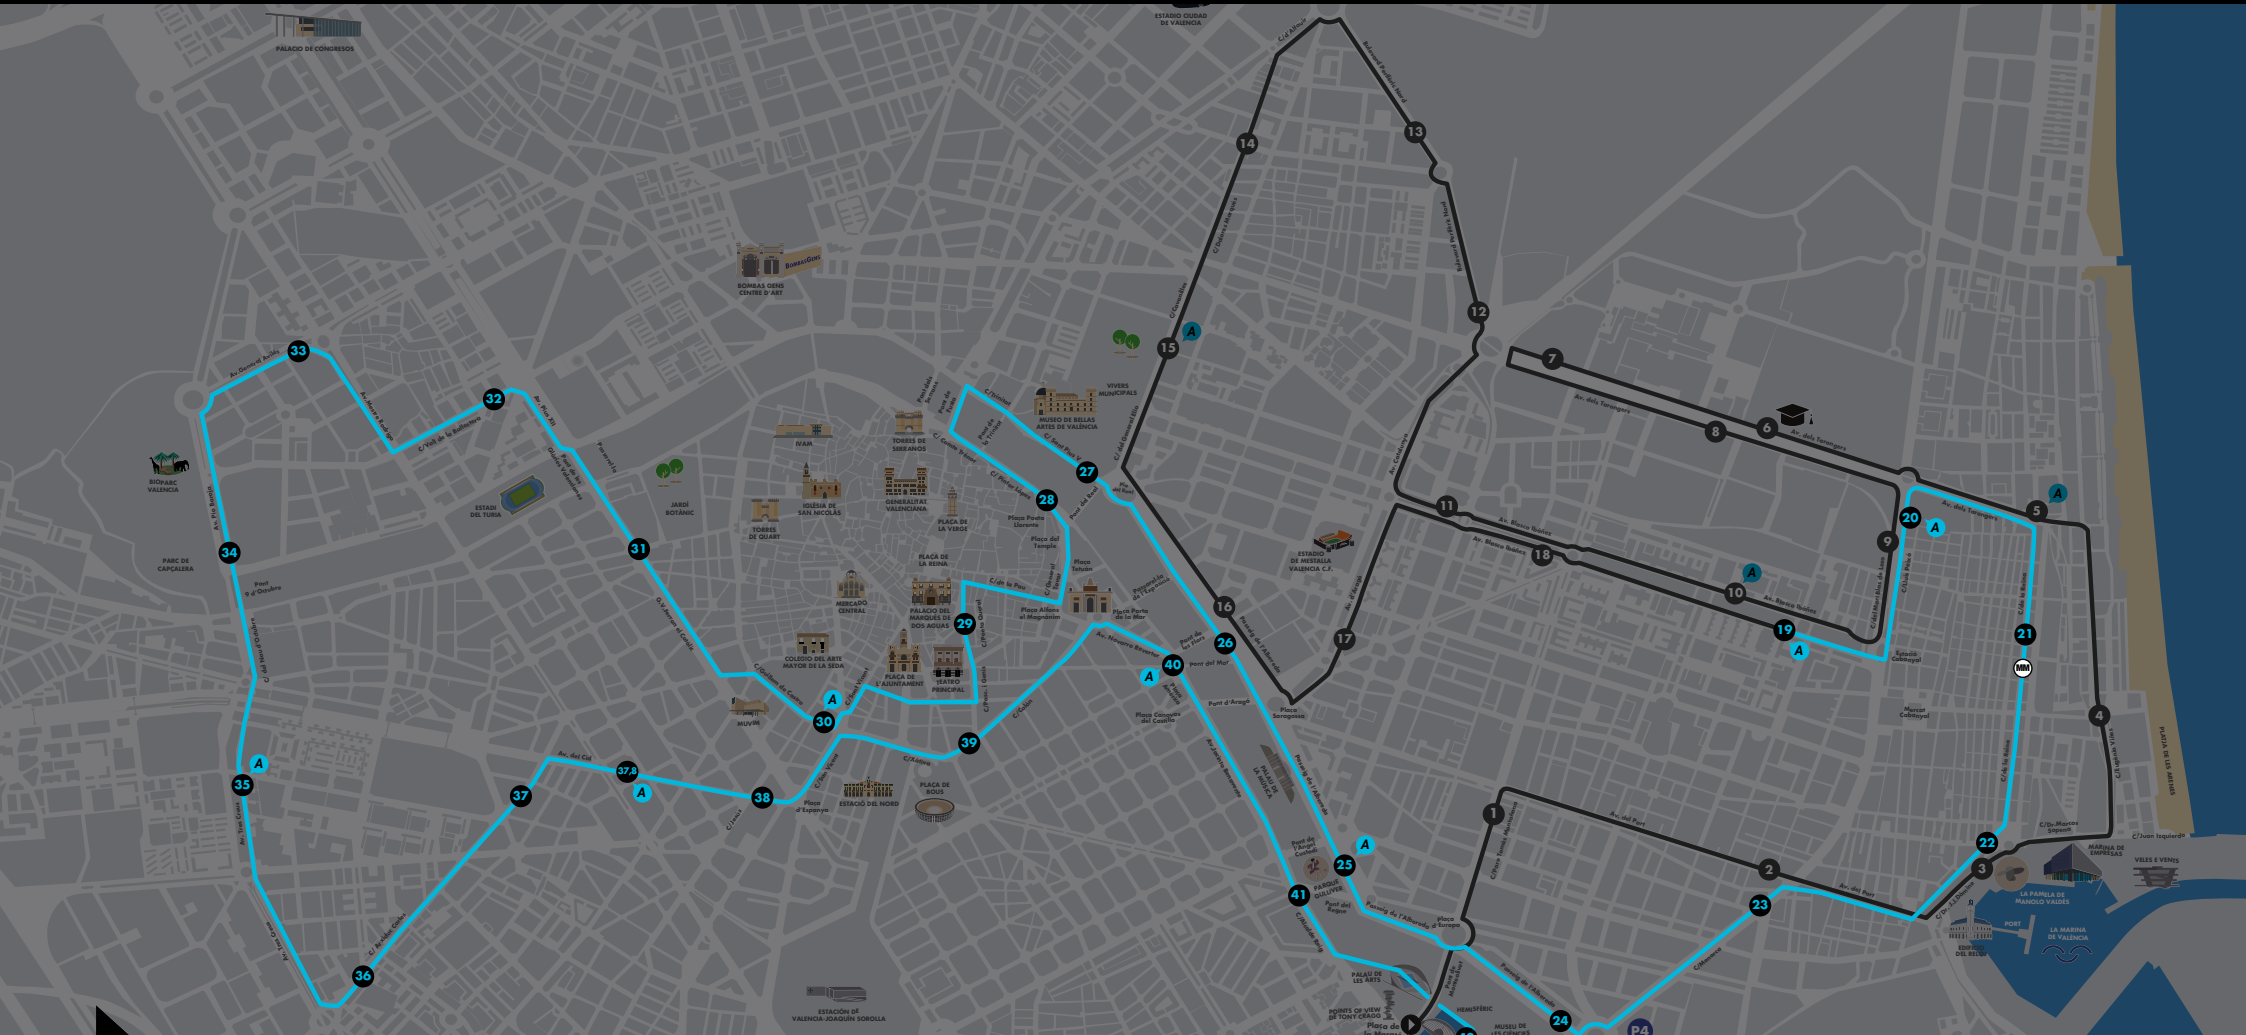

OCUPACIÓN DE VÍAS

ROADS CLOSED

11:30h

01-DEC-2019

TIEMPOS DE PASO

PASSING TIMES

🕒 09:00h	📍 1 al 10	🕒 11:00h	📍 15 a 🏁	🕒 13:00h	📍 30 a 🏁
🕒 09:30h	📍 4 al 20	🕒 11:30h	📍 19 a 🏁	🕒 13:30h	📍 34 a 🏁
🕒 10:00h	📍 7 al 31	🕒 12:00h	📍 22 a 🏁	🕒 14:00h	📍 38 a 🏁
🕒 10:30h	📍 11 al 41	🕒 12:30h	📍 26 a 🏁		