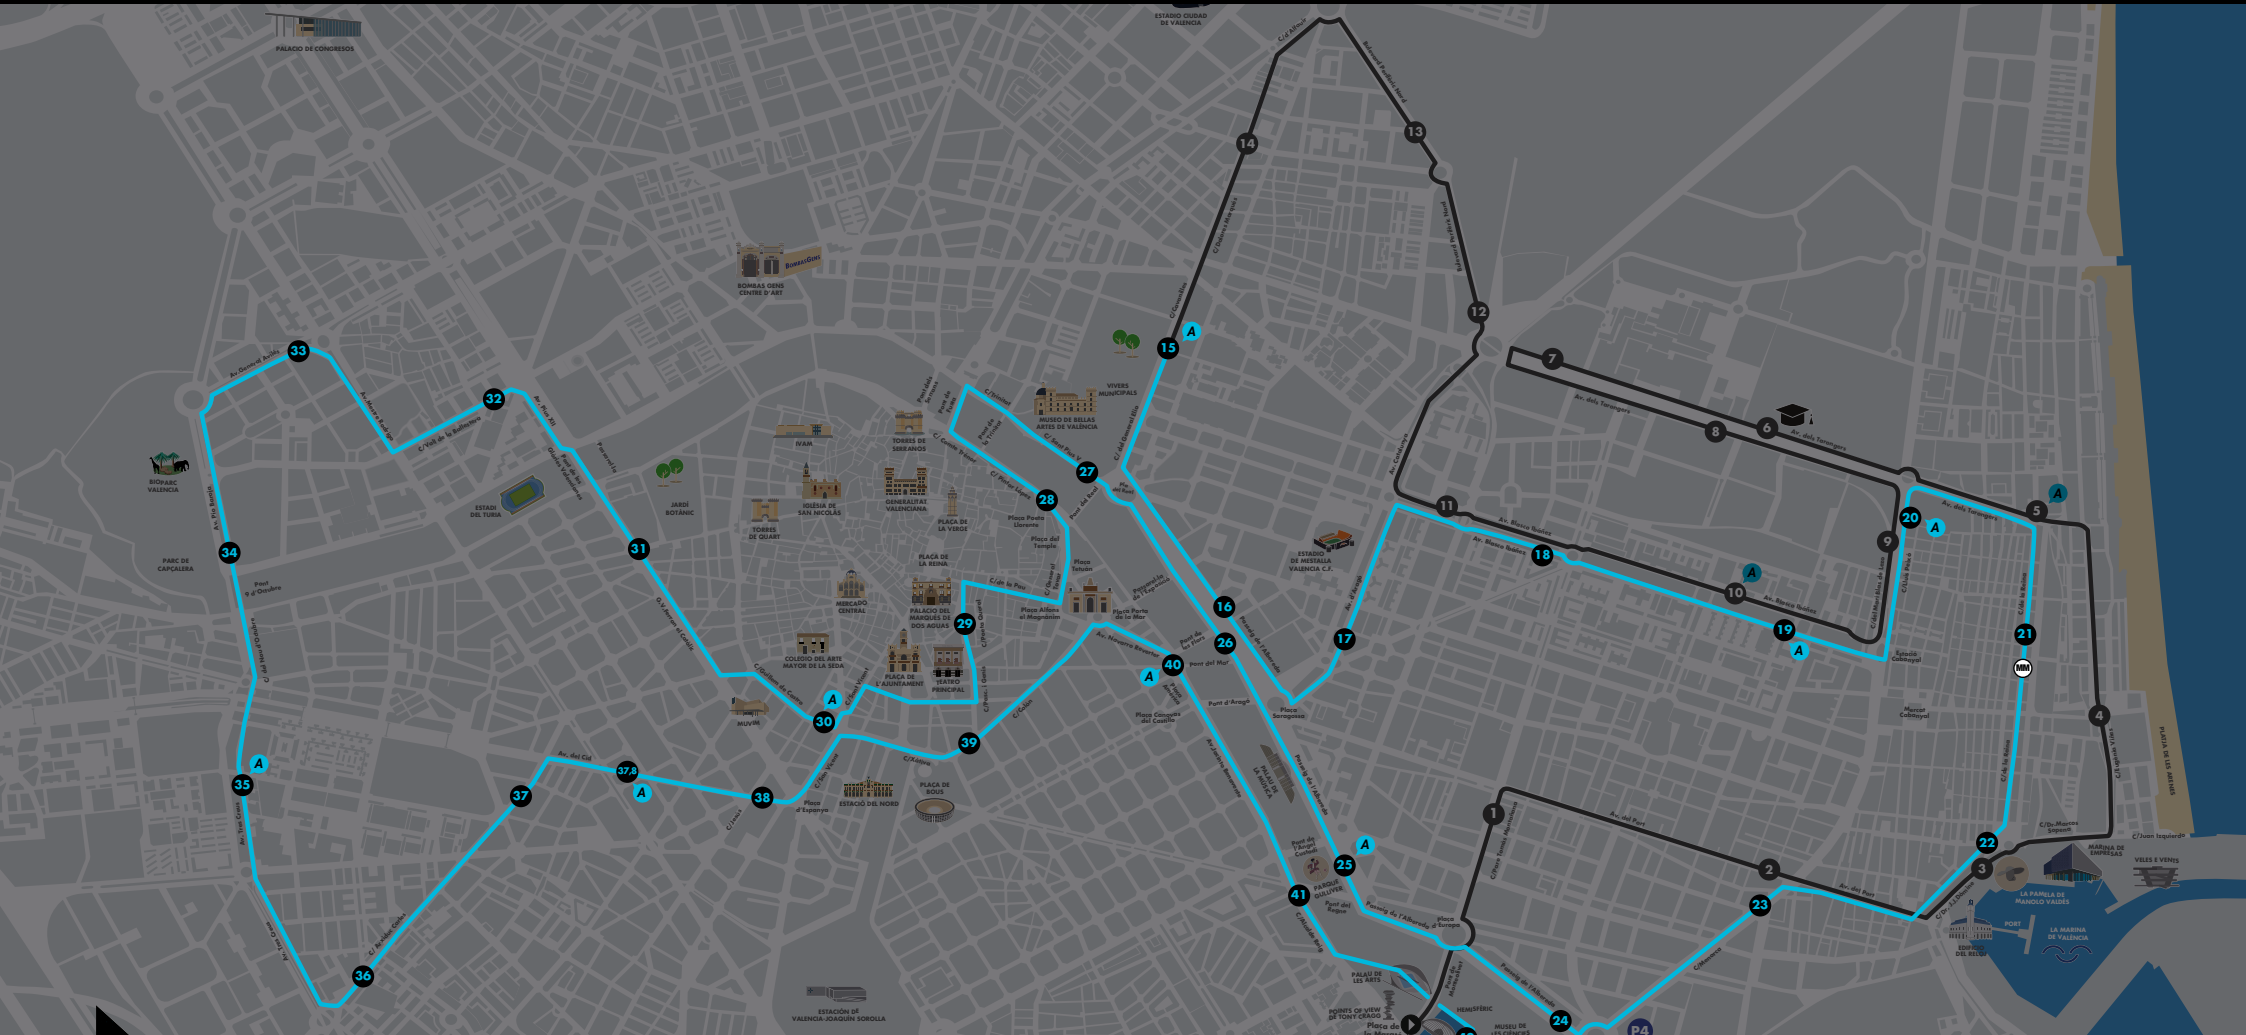

OCUPACIÓN DE VÍAS

ROADS CLOSED

11:00h

01-DEC-2019

TIEMPOS DE PASO

PASSING TIMES

🕒 09:00h	📍 1 al 10	🕒 11:00h	📍 15 a 🏁	🕒 13:00h	📍 30 a 🏁
🕒 09:30h	📍 4 al 20	🕒 11:30h	📍 19 a 🏁	🕒 13:30h	📍 34 a 🏁
🕒 10:00h	📍 7 al 31	🕒 12:00h	📍 22 a 🏁	🕒 14:00h	📍 38 a 🏁
🕒 10:30h	📍 11 al 41	🕒 12:30h	📍 26 a 🏁