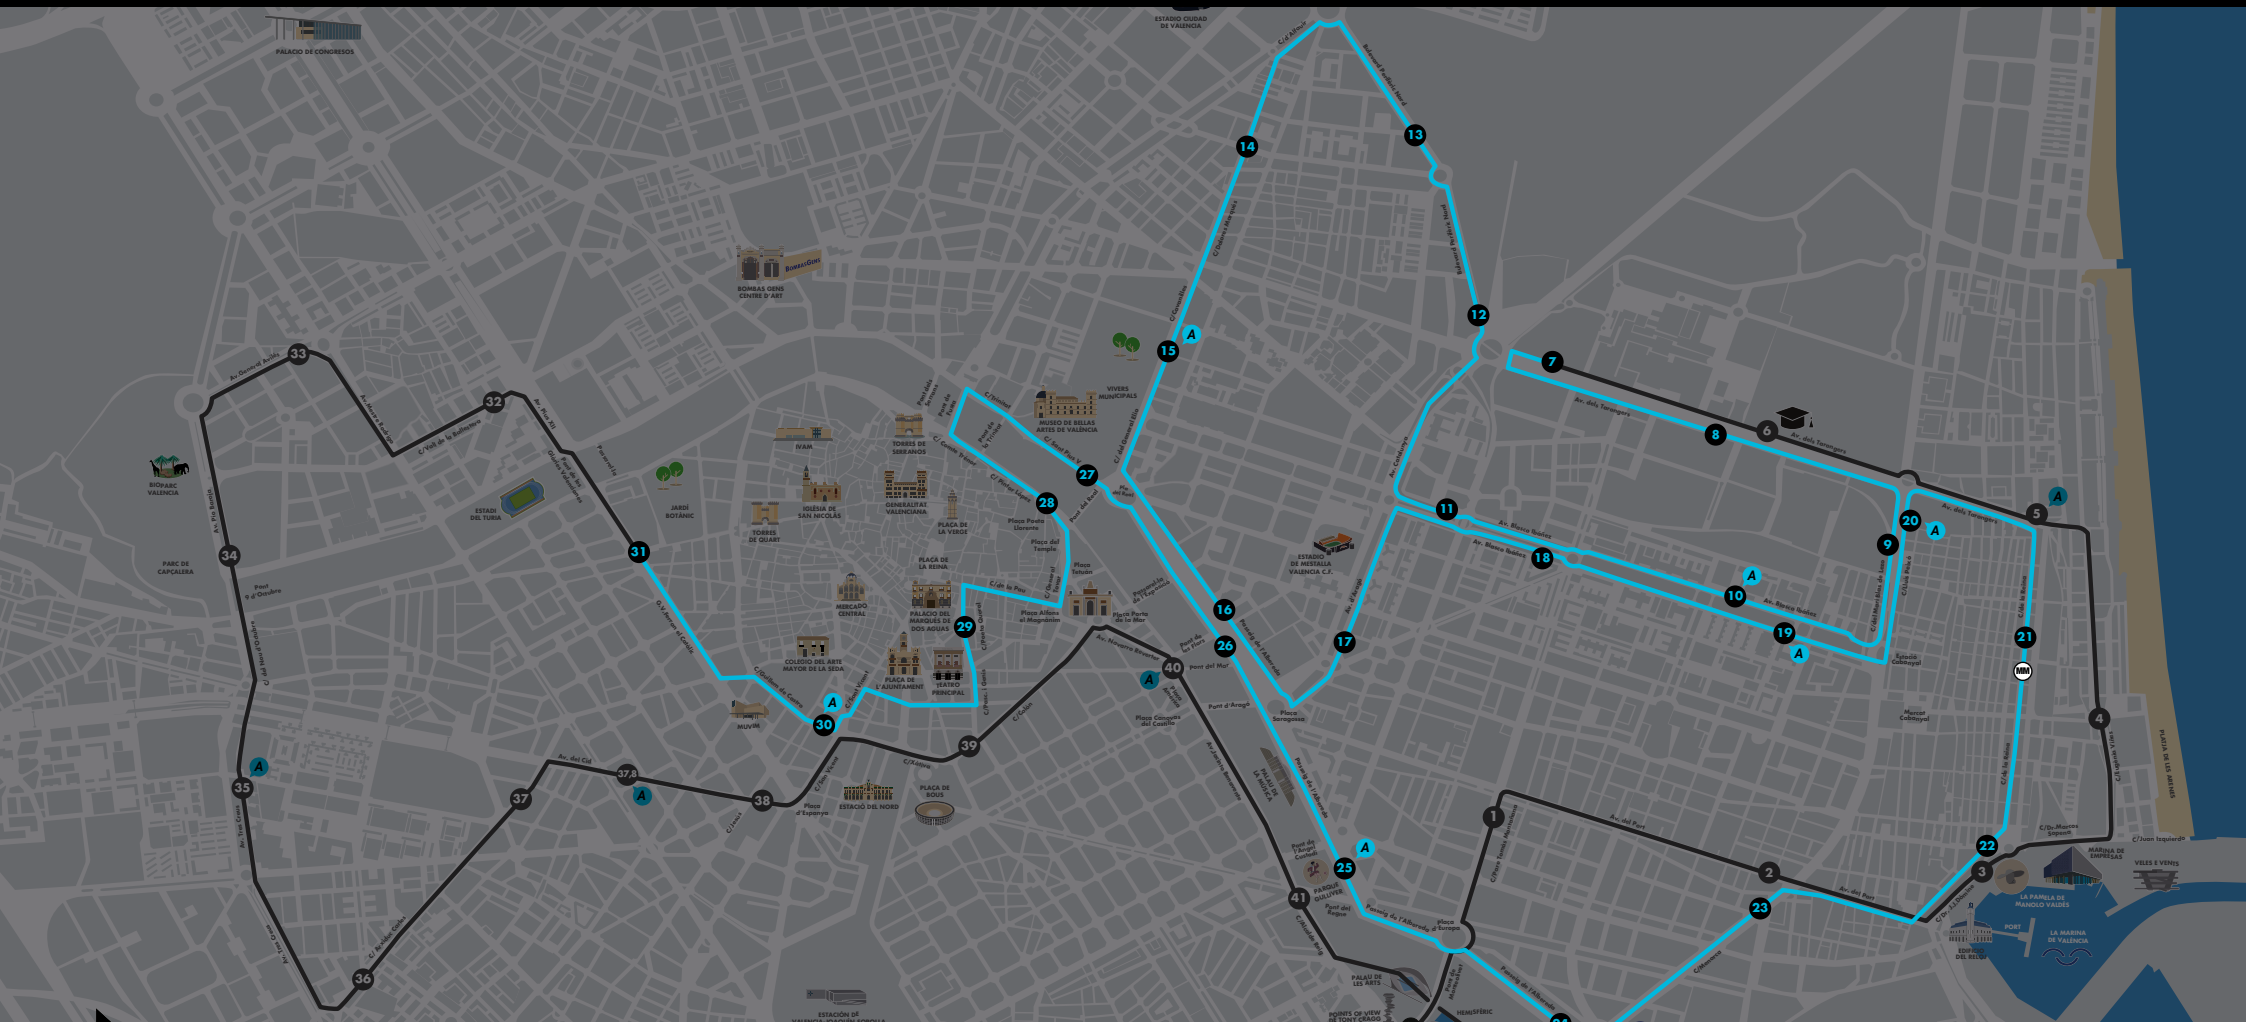

OCUPACIÓN DE VÍAS

ROADS CLOSED

10:30h

01-DEC-2019

TIEMPOS DE PASO

PASSING TIMES

| | | | | | |
|----------|------------|----------|----------|----------|----------|
| 🕒 09:00h | 📍 1 al 10 | 🕒 11:00h | 📍 15 a 🏁 | 🕒 13:00h | 📍 30 a 🏁 |
| 🕒 09:30h | 📍 4 al 20 | 🕒 11:30h | 📍 19 a 🏁 | 🕒 13:30h | 📍 34 a 🏁 |
| 🕒 10:00h | 📍 7 al 31 | 🕒 12:00h | 📍 22 a 🏁 | 🕒 14:00h | 📍 38 a 🏁 |
| 🕒 10:30h | 📍 11 al 41 | 🕒 12:30h | 📍 26 a 🏁 | | |